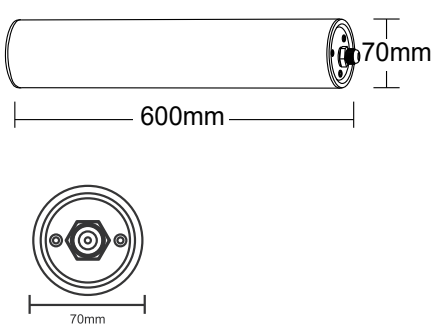

## IDEAL FOR

- Eye wash
- Safety Shower

MODELS	ETG-SEW060-GEM
Power (W)	18
Input Voltage	AC 220-240V
Luminous Flux (lm)	2160
LED Chip	Green Chip
Beam Angle	120°
Emergency Mode	3W / 2hrs
IP/IK Rating	IP69K / IK10
Dimensions (mm)	600 x Ø70
Dimming	Non-Dimmable
Net Weight	1.16Kg
Operating Temp	-20° ~ 45°
Body Material	PC +Aluminum
Lens	Frosted lens
Warranty	3 Years

## DIMENSIONS