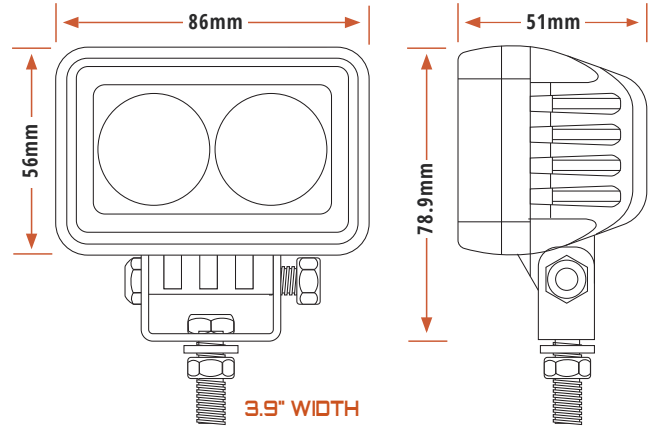

WORK BUDDY SERIES

WORK BUDDY 20W LED POD LAMP

3 YEAR WARRANTY
*ON LUMINAIRE

0.42KG PRODUCT WEIGHT

IP68 WATER RESISTANCE

25G RMS VIBRATION RATING

THIS MARINE GRADE CORROSION RESISTANT LIGHT IS PERFECT FOR ON DECK, WORK AND AGRICULTURAL USAGE.

SPECIFICATIONS

WATTAGE	20 WATT
LIGHT SOURCE	2 × 10W OSRAM LEDS
LIGHT OUTPUT	1,800 LUMEN
VOLTAGE	9V-32V DC
OPERATING TEMP.	-45°C TO +85°C
CONNECTOR TYPE	DEUTSCH CONNECTOR
MOUNTING SUITABLE	UPRIGHT & PENDANT
HOUSING	DIECAST ALLOY
LENS CONSTRUCTION	POLYCARBONATE
BRACKET	316 STAINLESS STEEL

20W LED POD LAMP

CODES

EURO BEAM	EVWB20LEDEU
FLOOD BEAM	EVWB20LEDWF