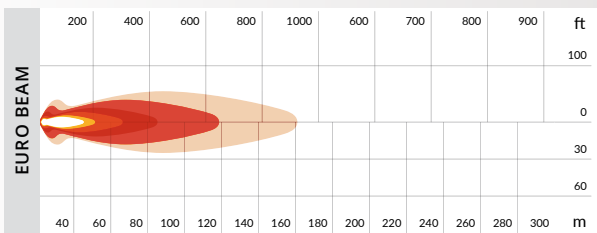

ALUMINIUM HOUSING

ULTRA CLEAR PC LENS

FLUSH MOUNT

7.6" WIDTH

SPECIFICATIONS

WATTAGE	30 WATT
LIGHT SOURCE	6 x 5W CREE LEDS
LIGHT OUTPUT	2,400 LUMEN
VOLTAGE	9V-32V DC
OPERATING TEMP.	-45°C TO +85°C
HOUSING	ALUMINIUM ALLOY
LENS	POLYCARBONATE
CONNECTOR TYPE	DEUTSCH CONNECTOR
MOUNTING SUITABLE	FLUSH