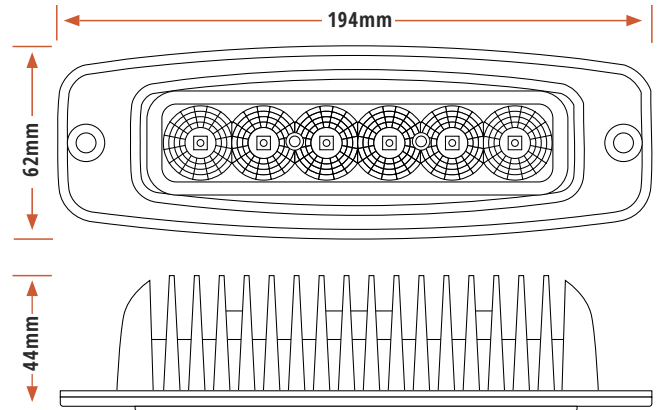

ALUMINIUM HOUSING

ULTRA CLEAR PC LENS

FLUSH MOUNT

7.6" WIDTH

SPECIFICATIONS

WATTAGE	30 WATT
LIGHT SOURCE	6 x 5W CREE LEDS
LIGHT OUTPUT	2,400 LUMEN
VOLTAGE	9V-32V DC
OPERATING TEMP.	-45°C TO +85°C
HOUSING	ALUMINIUM ALLOY
LENS	POLYCARBONATE
CONNECTOR TYPE	DEUTSCH CONNECTOR
MOUNTING SUITABLE	FLUSH

30W LED WORK LAMP

CODES

EURO BEAM (FLUSH)	EVWB30LEDEU/F
FLOOD BEAM (FLUSH)	EVWB30LEDWF/F
EURO BEAM (BRACKET)	EVWB30LEDEU
FLOOD BEAM (BRACKET)	EVWB30LEDWF

5.9" WIDTH