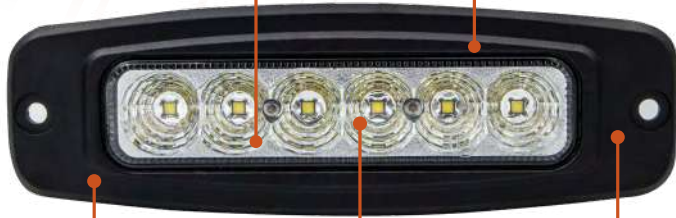

WORK BUDDY SERIES

WORK BUDDY SLIM 30W LED WORK LAMP | FLUSH MOUNT | BRACKET

3 YEAR WARRANTY
*ON LUMINAIRE

0.5KG PRODUCT WEIGHT

IP68 WATER RESISTANCE

25G RMS VIBRATION RATING

HIGH CLARITY OPTICS

COMPACT DESIGN

ALUMINIUM HOUSING

ULTRA CLEAR PC LENS

FLUSH MOUNT

7.6" WIDTH

SPECIFICATIONS

WATTAGE	30 WATT
LIGHT SOURCE	6 x 5W CREE LEDS
LIGHT OUTPUT	2,400 LUMEN
VOLTAGE	9V-32V DC
OPERATING TEMP.	-45°C TO +85°C
HOUSING	ALUMINIUM ALLOY
LENS	POLYCARBONATE
CONNECTOR TYPE	DEUTSCH CONNECTOR
MOUNTING SUITABLE	FLUSH

30W LED WORK LAMP

CODES

EURO BEAM (FLUSH)	EVWB30LEDEU/F
FLOOD BEAM (FLUSH)	EVWB30LEDWF/F
EURO BEAM (BRACKET)	EVWB30LEDEU
FLOOD BEAM (BRACKET)	EVWB30LEDWF

5.9" WIDTH