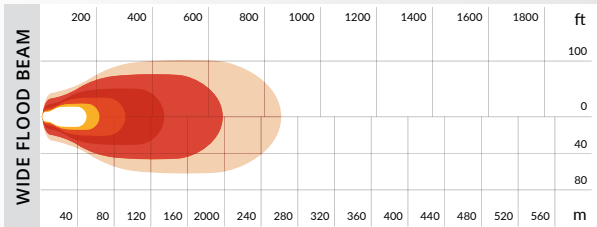

ALUMINIUM HOUSING

ULTRA CLEAR PC LENS

FLUSH MOUNT

7.6" WIDTH

SPECIFICATIONS

WATTAGE	30 WATT
LIGHT SOURCE	6 x 5W CREE LEDS
LIGHT OUTPUT	2,400 LUMEN
VOLTAGE	9V-32V DC
OPERATING TEMP.	-45°C TO +85°C
HOUSING	ALUMINIUM ALLOY
LENS	POLYCARBONATE
CONNECTOR TYPE	DEUTSCH CONNECTOR
MOUNTING SUITABLE	FLUSH