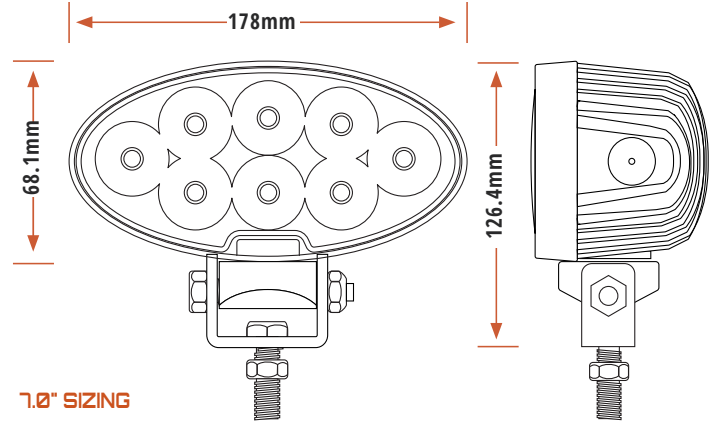

WORK BUDDY SERIES

WORK BUDDY 80W LED WORK LAMP

3 YEAR WARRANTY
*ON LUMINAIRE

1.35KG PRODUCT WEIGHT

IP68 WATER RESISTANCE

25G RMS VIBRATION RATING

SPECIFICATIONS

| | |
|--------------------------|-----------------------------|
| WATTAGE | 80 WATT |
| LIGHT SOURCE | 8 × 10W CREE LEDS |
| LIGHT OUTPUT | 7,200 LUMEN |
| VOLTAGE | 9V-32V DC |
| OPERATING TEMP. | -40°C TO +85°C |
| HOUSING | ALUMINIUM ALLOY |
| LENS | POLYCARBONATE |
| BRACKET | S304 STAINLESS STEEL |
| CONNECTOR TYPE | DEUTSCH CONNECTOR |
| MOUNTING SUITABLE | ALL TYPES |
| EURO BEAM | EVWB80LEDEU |
| FLOOD BEAM | EVWB80LEDWF |