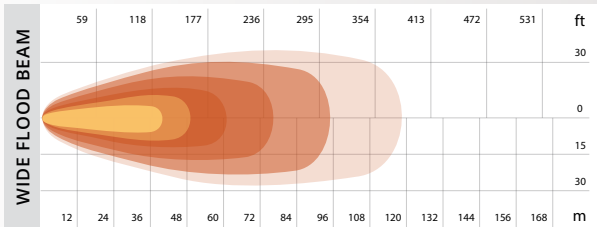

WORK BUDDY SERIES

WORK BUDDY 80W LED WORK LAMP

3 YEAR WARRANTY
*ON LUMINAIRE

1.35KG PRODUCT WEIGHT

IP68 WATER RESISTANCE

25G RMS VIBRATION RATING

SPECIFICATIONS

| | |
|--------------------------|-----------------------------|
| WATTAGE | 80 WATT |
| LIGHT SOURCE | 8 × 10W CREE LEDS |
| LIGHT OUTPUT | 7,200 LUMEN |
| VOLTAGE | 9V-32V DC |
| OPERATING TEMP. | -40°C TO +85°C |
| HOUSING | ALUMINIUM ALLOY |
| LENS | POLYCARBONATE |
| BRACKET | S304 STAINLESS STEEL |
| CONNECTOR TYPE | DEUTSCH CONNECTOR |
| MOUNTING SUITABLE | ALL TYPES |
| EURO BEAM | EVWB80LEDEU |
| FLOOD BEAM | EVWB80LEDWF |