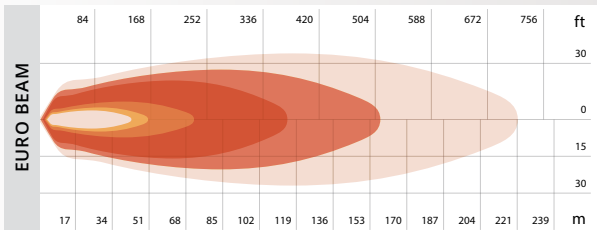

WORK BUDDY SERIES

WORK BUDDY 80W LED WORK LAMP

3 YEAR WARRANTY
*ON LUMINAIRE

1.35KG PRODUCT WEIGHT

IP68 WATER RESISTANCE

25G RMS VIBRATION RATING

SPECIFICATIONS

| | |
|--------------------------|-----------------------------|
| WATTAGE | 80 WATT |
| LIGHT SOURCE | 8 × 10W CREE LEDS |
| LIGHT OUTPUT | 7,200 LUMEN |
| VOLTAGE | 9V-32V DC |
| OPERATING TEMP. | -40°C TO +85°C |
| HOUSING | ALUMINIUM ALLOY |
| LENS | POLYCARBONATE |
| BRACKET | S304 STAINLESS STEEL |
| CONNECTOR TYPE | DEUTSCH CONNECTOR |
| MOUNTING SUITABLE | ALL TYPES |
| EURO BEAM | EVWB80LEDEU |
| FLOOD BEAM | EVWB80LEDWF |